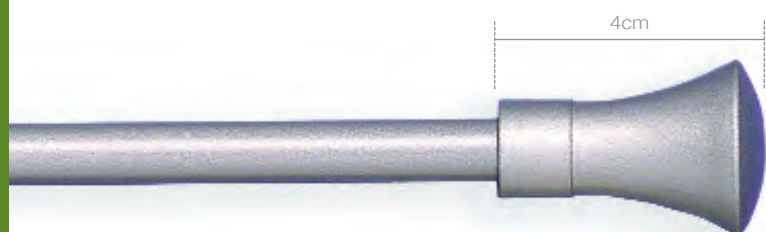

Matt Satin Weight (WEIS)