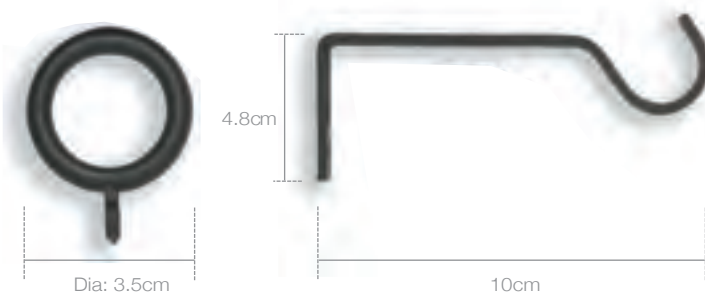

Bracket and Rings