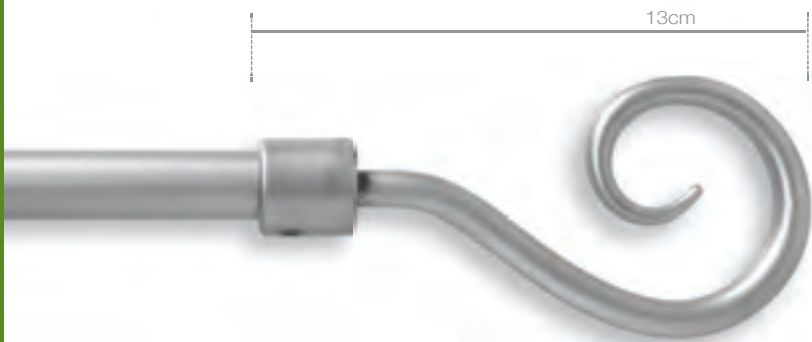

Black Crook Finial (024B)
Matt Satin Crook Finial (024MS)