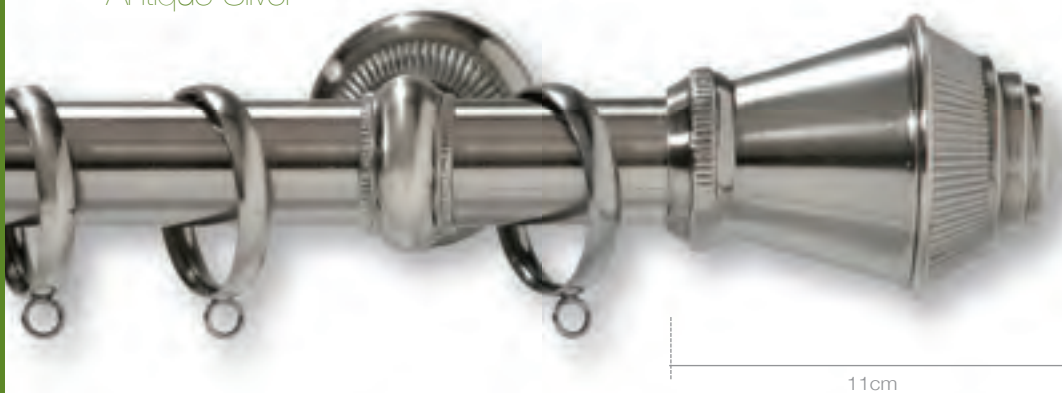

# Brompton

- 35mm pole suitable for medium to heavy weight curtains.
- 5 sizes: 150cm (5'), 180cm (6'), 240cm (8'), 300cm (10'), 360cm (12').
- Sizes 240cm and above are supplied in 2 pieces with joining piece.
- Heavy duty metal bracket with easy fit backplate.
- Steel rings with fixed eyelets.
- 3 finial designs: Globe, Sceptre & Torch.
- 2 colours: Antique brass, Antique Silver.
- Extra rings available in packs of 6.
- Matching holdbacks with optional long length spindle available.
- Poles packed in clear acetate box.
- Point of sale available.

CODE	PRICE
BRO5	
BRO6	
BRO8	
BRO10	
BRO12	
BRORING35	
BROSPI	
BROHB	

Globe (GLO)  
Antique Silver

Torch (TOR)  
Antique Silver

Sceptre (SCE)  
Antique Silver

Brackets

Rings

Sceptre (SCE)  
Antique Brass

12cm