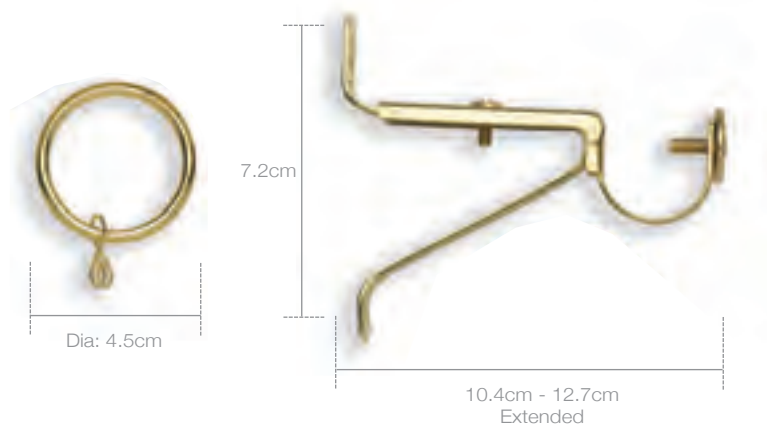

# Insignia

- 25mm Poles suitable for medium to heavy weight curtains.
- Classic Brass finish.
- 4 sizes: 120cm (4'), 180cm (6'), 240cm (8'), 360cm (12').
- 4 Solid brass finial designs: Classic, Acorn, Cone, Ball.
- Metal rings.
- Packed in clear acetate box.
- Component format available.

CODE	PRICE
KEL254G	
KEL256G	
KEL258G	
KEL2512G	
KR125G/P	

Classic (578G)

Acorn (608G)

Cone (607G)

Ball (1090G)

Bracket and Rings

CODE	PRICE
OXFBAL4	
OXFBAL5	
OXFBAL6	
OXFBAL8	
OXFBAL10	
OXFRING/P	

# Oxford

- 28mm Poles suitable for medium to heavy weight curtains.
- 5 sizes 120cm (4') 150cm (5') 180cm (6') 240cm (8') 300cm (10').
- 240cm and above supplied in 2 pieces with joining piece.
- Plain ball finials.
- 5 colours, Antique brass, Polished steel, Pewter, Chrome, Polished black.
- Easy to fit adjustable metal bracket.
- Metal rings with eyelets.
- Extra rings available.
- Packed in a clear acetate box.
- Point of sale display available.

# Sigma

- 9mm pole suitable for light weight curtains.
- 2 sizes: 120cm (4'), 240cm (8'). 240cm supplied in 2 pieces.
- 3 finial designs: Crook, Ball, Weight.
- Easy to fit metal bracket.
- 3 colours: Antique brass, Matt satin, Antique copper.
- Packed in a clear acetate box.
- Ideal for voile or net curtains.