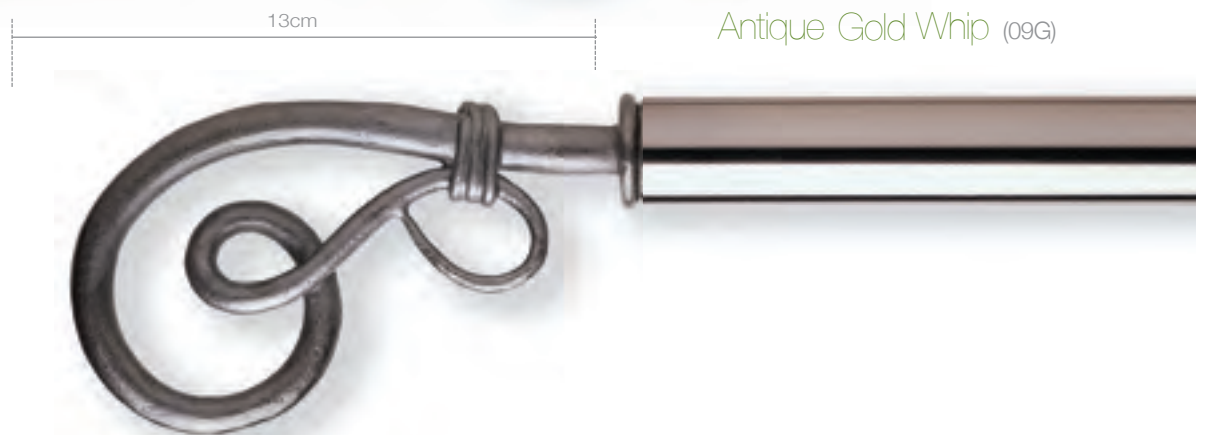

- Steel rings with metal eyelets.
- 2 piece adjustable bracket.
- 2 colours: Antique gold, Antique silver.
- Sold as loose components.
- Matching holdbacks available.
- Point of sale available.

CODE	PRICE
Loose Poles & Finials	
EXP04	
EXP05	
EXP06	
EXF02N	
EXF09	
EXF17N	
EXF18	
EXF19	
EXB	
EXR	
EXR/P	
JOINT25G	
EXHB	

Antique Silver Cage (17NS)  
Antique Gold Cage (17NG)

Antique Silver Basket (18S)  
Antique Gold Basket (18G)

Antique Silver Knot (02NS)  
Antique Gold Knot (02NG)

Antique Silver Whip (09S)  
Antique Gold Whip (09G)

CODE	PRICE
Packed Pole Sets	
EX04	
EX05	
EX06	
EX08	
EX10	
EX12	

Antique Gold Pole

Antique Silver Triangle (19S)

Exquisite Holdbacks

Whip

Bracket and Rings

# Insignia

- 25mm Poles suitable for medium to heavy weight curtains.
- Classic Brass finish.
- 4 sizes: 120cm (4'), 180cm (6'), 240cm (8'), 360cm (12').
- 4 Solid brass finial designs: Classic, Acorn, Cone, Ball.
- Metal rings.
- Packed in clear acetate box.
- Component format available.