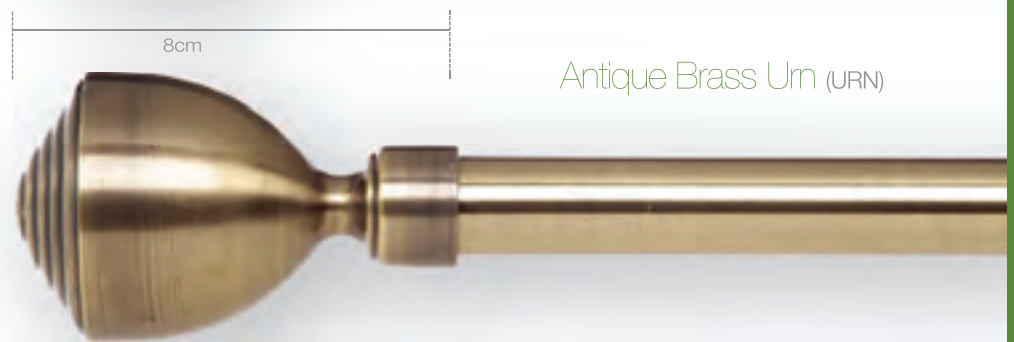

- Metal rings.
- Adjustable brackets.
- 3 colours: Polished steel, Antique brass, Satin steel.
- Extra rings available.
- Packed in clear acetate box.

## Satin Steel

## Polished Steel

Antique Brass Bullet (BUL)

Antique Brass Ball (BAL)

Antique Brass Urn (URN)