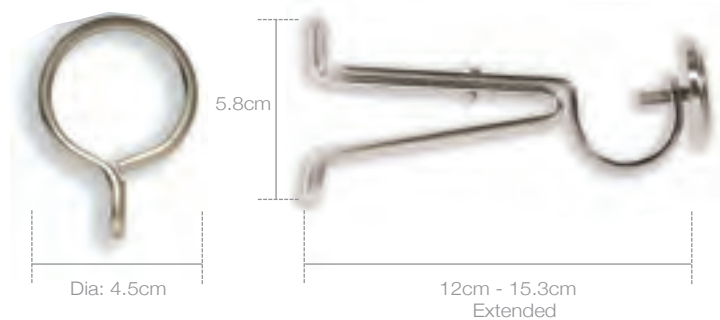

CODE	PRICE
STP4	
STP5	
STP6	
STF11	
STF12	
STF13	
STF14	
STB	
STR	
JOINT28