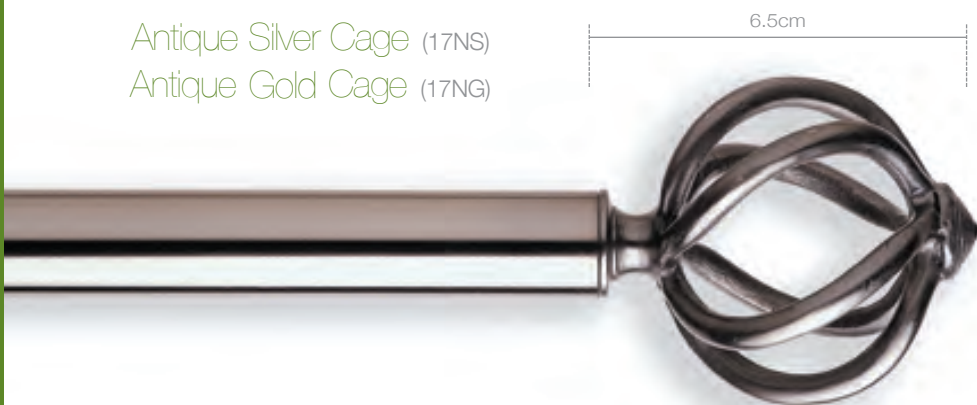

Exquisite

- 25mm pole suitable for medium to heavy weight curtains.
- 3 pole sizes: 120cm (4'), 150cm (5'), 180cm (6').
- Joining piece available to achieve longer poles.
- 5 finial designs: Whip, Knot, Cage, Basket, Triangle.

- Steel rings with metal eyelets.
- 2 piece adjustable bracket.
- 2 colours: Antique gold, Antique silver.
- Sold as loose components.
- Matching holdbacks available.
- Point of sale available.

CODE	PRICE
Loose Poles & Finials	
EXP04	
EXP05	
EXP06	
EXF02N	
EXF09	
EXF17N	
EXF18	
EXF19	
EXB	
EXR	
EXR/P	
JOINT25G	
EXHB	

Antique Silver Cage (17NS)
Antique Gold Cage (17NG)