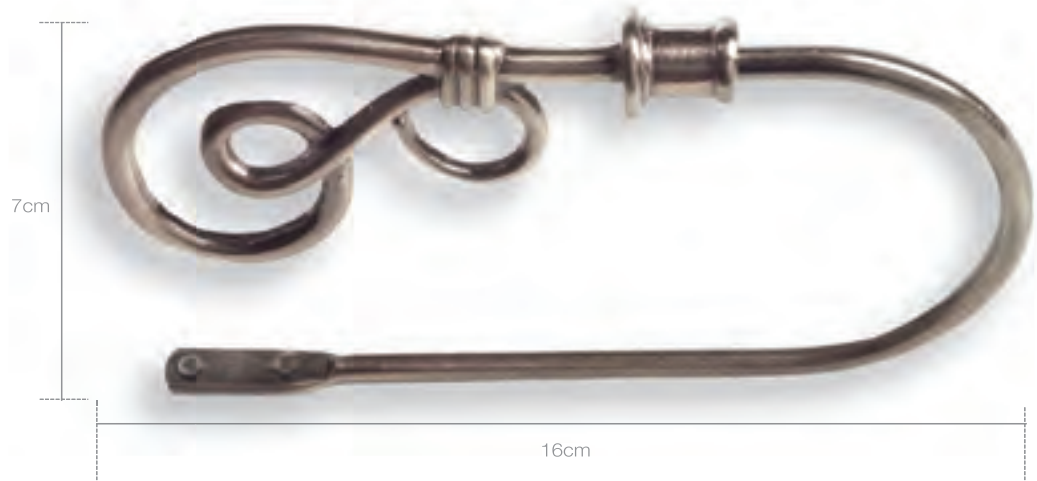

- Steel rings with metal eyelets.
- 2 piece adjustable bracket.
- 2 colours: Antique gold, Antique silver.
- Sold as loose components.
- Matching holdbacks available.
- Point of sale available.

CODE	PRICE
Loose Poles & Finials	
EXP04	
EXP05	
EXP06	
EXF02N	
EXF09	
EXF17N	
EXF18	
EXF19	
EXB	
EXR	
EXR/P	
JOINT25G	
EXHB	

CODE	PRICE
Packed Pole Sets	
EX04	
EX05	
EX06	
EX08	
EX10	
EX12	

Antique Gold Pole

Antique Silver Triangle (19S)

Exquisite Holdbacks

Whip

Bracket and Rings

# Insignia

- 25mm Poles suitable for medium to heavy weight curtains.
- Classic Brass finish.
- 4 sizes: 120cm (4'), 180cm (6'), 240cm (8'), 360cm (12').
- 4 Solid brass finial designs: Classic, Acorn, Cone, Ball.
- Metal rings.
- Packed in clear acetate box.
- Component format available.

# Oxford

- 28mm Poles suitable for medium to heavy weight curtains.
- 5 sizes 120cm (4') 150cm (5') 180cm (6') 240cm (8') 300cm (10').
- 240cm and above supplied in 2 pieces with joining piece.
- Plain ball finials.
- 5 colours, Antique brass, Polished steel, Pewter, Chrome, Polished black.
- Easy to fit adjustable metal bracket.
- Metal rings with eyelets.
- Extra rings available.
- Packed in a clear acetate box.
- Point of sale display available.