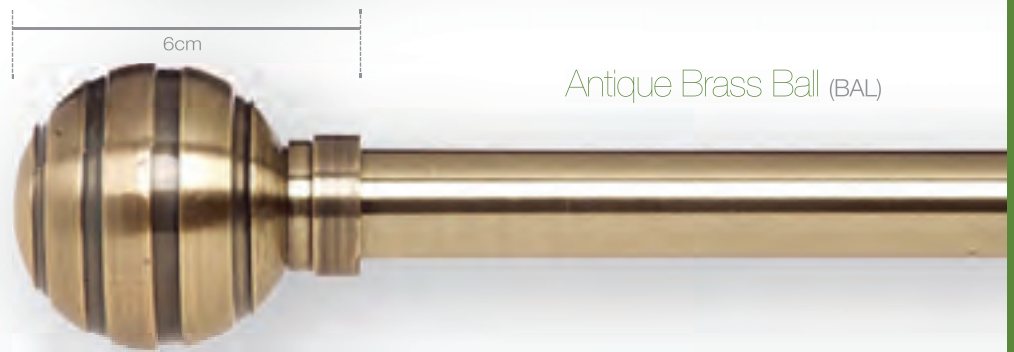

Antique Brass Ball (BAL)