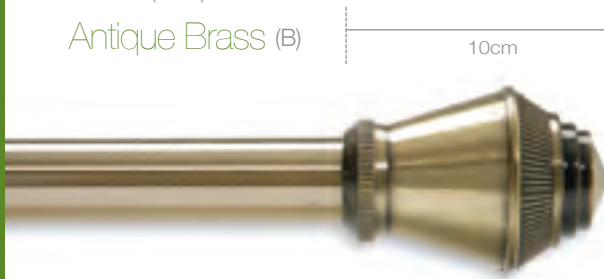

# Orion

- 28mm pole suitable for medium to heavy weight curtains.
- Column, Tear and Sphere pole sets are available in 4 colours: Satin Steel, Black, Polished Steel and Antique Brass and in sizes 120cm (4') 150cm (5') 180cm (6') 240cm (8') 300cm (10').
- Sceptre and Torch pole sets are available in 2 colours: Antique Brass and Satin Steel and in sizes 150cm (5'), 180cm (6') 240cm (8').
- Sizes 240cm and above are supplied in 2 pieces with joining piece.
- Heavy duty steel brackets, adjustable projection.
- Steel rings with metal eyelets.
- Matching Embrace holdbacks available.
- Extra rings available.
- Packed in clear acetate box.
- Consistent best seller.
- Barrel brackets available as optional extras packed as singles.
- Point of sale available.

CODE	PRICE
ORI4	
ORI5	
ORI6	
ORI8	
ORI10	
ORIRING/P	
BARREL BKT	

Sceptre (SCE)

Antique Brass (B)

Torch (TOR)

Antique Brass (B)

Sceptre (SCE)

Satin Steel (S)

Torch (TOR)

Satin Steel (S)

Holdback Projection 9cm

Standard Bracket and Rings

- Packed with Orion pole set.

Barrel Brackets

Satin Steel (BBRKT28S)

Black (BBRKT28K)

Polished Steel (BBRKT28P)

# Qube

- 20mm square metal pole set suitable for light to medium weight curtains.
- Polished steel finish.
- Pole set packed in clear acetate box (excluding finials).
- 5 pole sizes: 120cm [4'], 150cm [5'], 180cm [6'], 240cm [8'], 300cm [10'].
- Poles 240cm and above supplied in 2 pieces with centre joining piece.
- Finials packed in pairs in clear acetate box.
- 2 piece bracket with metal backplate.
- Steel rings with plastic insert for smooth gliding.
- Co-ordinating Holdbacks available packed in pairs in a clear acetate box.
- Point of sale display available.