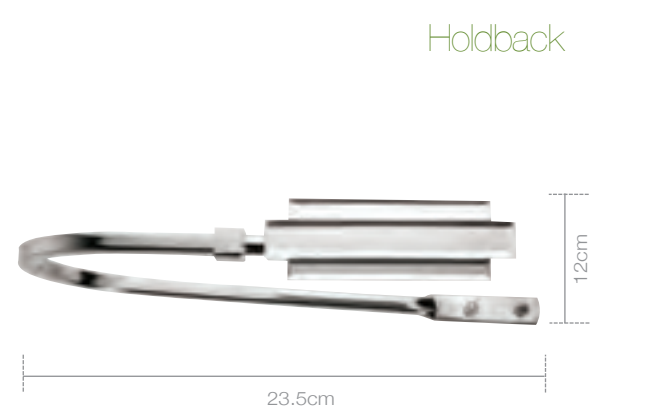

Bracket and Rings