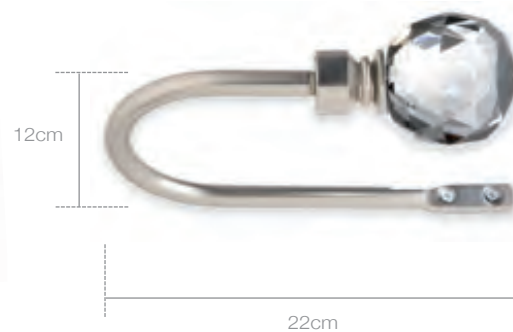

# Diva

- 25mm pole suitable for medium weight curtains.
- Popular Satin steel finish.
- 4 sizes: 120cm (4ft), 180cm (6ft), 240cm (8ft), 300cm (10ft).
- Acrylic finial designs available in: Red, Clear and Black with diamante effect.
- Cut glass ball finial design available in Clear or Black.

- Sphere finial in Satin Steel.
- Metal rings.
- 2 piece adjustable bracket.
- Matching holdbacks available.
- Extra rings available.
- Packed in clear acetate box.
- Point of sale display available.
- Barrel brackets available as optional extras.

CODE	PRICE
DIVA4	
DIVA6	
DIVA8	
DIVA10	
DIVSPH/P	
DIVBAL/P	
DIVCRY/P	
DIVTUB/P	
DIVHB/P	
DIVRING/P	
BARREL BKT	

Black Tube finial (TUBK)

Clear Tube finial (TUBC)

Red Tube finial (TUBR)

Bracket and Rings

- Packed with Diva pole.

Holdback

Black Cut Glass finial (CRYK)

8.5cm

Clear Cut Glass finial (CRYC)

8.5cm

Black Ball finial (BALK)

8.5cm

Clear Ball finial (BALC)