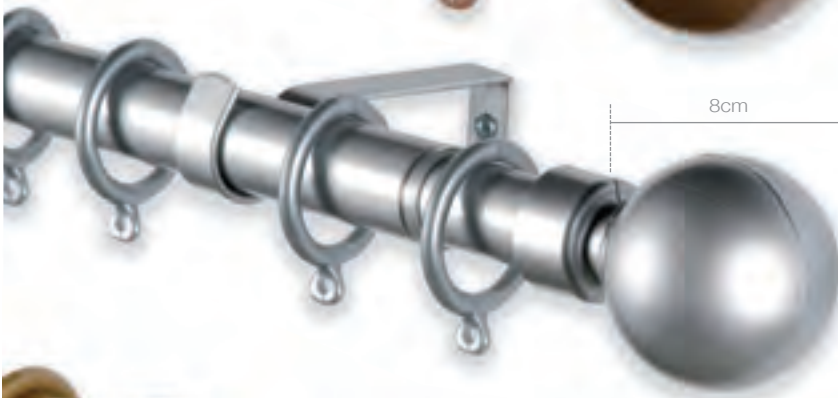

# Medina

CODE	PRICE
MED4BAL	
MED7BAL	
MEDRING/P	

- 22/25mm Extendable pole suitable for light to medium weight curtains.
- 2 sizes: 120-210cm (4'-7'), 210-360cm (7'-12').
- Classic ball finial design.

- Plastic rings and finials.
- Easy to fit metal bracket.
- 3 colours: Matt gold, Matt silver, Copper.
- Extra rings available in packs of 6.

Copper Ball  
(MEDBALC)

Silver Ball  
(MEDBALS)

Gold Ball  
(MEDBALG)