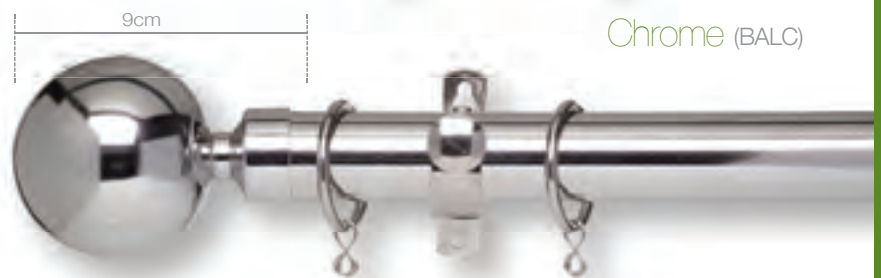

# Insignia

- 25mm Poles suitable for medium to heavy weight curtains.
- Classic Brass finish.
- 4 sizes: 120cm (4'), 180cm (6'), 240cm (8'), 360cm (12').
- 4 Solid brass finial designs: Classic, Acorn, Cone, Ball.
- Metal rings.
- Packed in clear acetate box.
- Component format available.

# Oxford

- 28mm Poles suitable for medium to heavy weight curtains.
- 5 sizes 120cm (4') 150cm (5') 180cm (6') 240cm (8') 300cm (10').
- 240cm and above supplied in 2 pieces with joining piece.
- Plain ball finials.
- 5 colours, Antique brass, Polished steel, Pewter, Chrome, Polished black.
- Easy to fit adjustable metal bracket.
- Metal rings with eyelets.
- Extra rings available.
- Packed in a clear acetate box.
- Point of sale display available.