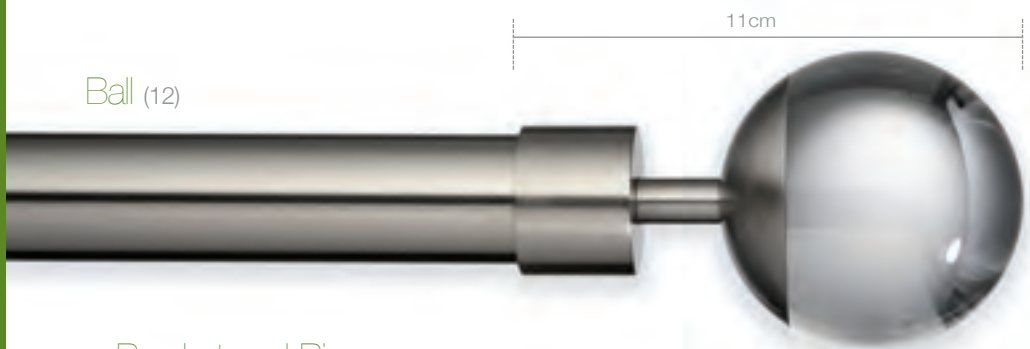

8.5cm

Barrel Brackets (BBRKT25S)

5.0cm

10.4cm

Satin Steel Sphere (SPH)

6cm

# Studio

- 28mm pole suitable for medium to heavy weight curtains.
- 3 pole sizes: 120cm (4'), 150cm (5'), 180cm (6').
- Joining piece available to achieve longer poles.
- 4 finial designs: Ripple, Column, Tube, Ball.
- Steel rings with metal eyelet.
- 2 piece adjustable bracket.
- Satin steel finish.
- Sold as loose components.
- Point of Sale display available.