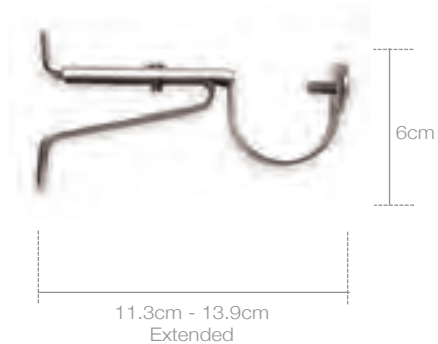

Bracket and Rings