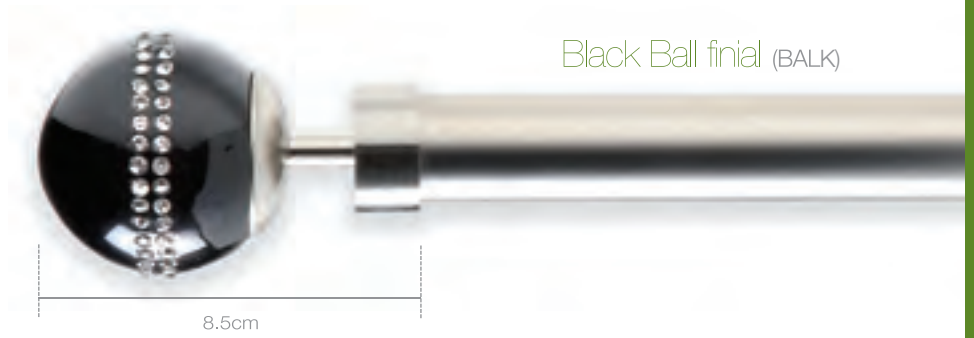

# Diva

- 25mm pole suitable for medium weight curtains.
- Popular Satin steel finish.
- 4 sizes: 120cm (4ft), 180cm (6ft), 240cm (8ft), 300cm (10ft).
- Acrylic finial designs available in: Red, Clear and Black with diamante effect.
- Cut glass ball finial design available in Clear or Black.

Holdback

Black Cut Glass finial (CRYK)

8.5cm

Clear Cut Glass finial (CRYC)

8.5cm

Black Ball finial (BALK)

8.5cm

Clear Ball finial (BALC)

8.5cm

Barrel Brackets (BBRKT25S)

5.0cm

10.4cm

Satin Steel Sphere (SPH)

6cm

# Studio

- 28mm pole suitable for medium to heavy weight curtains.
- 3 pole sizes: 120cm (4'), 150cm (5'), 180cm (6').
- Joining piece available to achieve longer poles.
- 4 finial designs: Ripple, Column, Tube, Ball.
- Steel rings with metal eyelet.
- 2 piece adjustable bracket.
- Satin steel finish.
- Sold as loose components.
- Point of Sale display available.