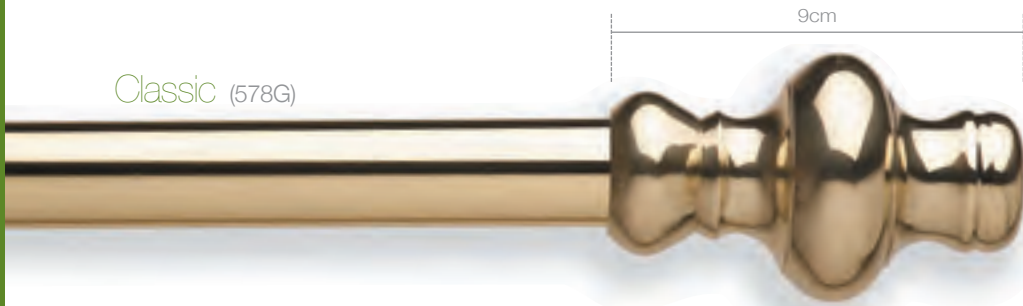

Acorn (608G)

Insignia

- 25mm Poles suitable for medium to heavy weight curtains.
- Classic Brass finish.
- 4 sizes: 120cm (4'), 180cm (6'), 240cm (8'), 360cm (12').
- 4 Solid brass finial designs: Classic, Acorn, Cone, Ball.
- Metal rings.
- Packed in clear acetate box.
- Component format available.

CODE	PRICE
KEL254G	
KEL256G	
KEL258G	
KEL2512G	
KR125G/P	

Classic (578G)