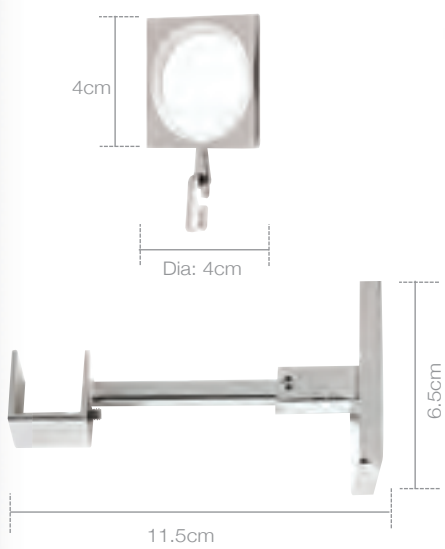

Bracket and Rings