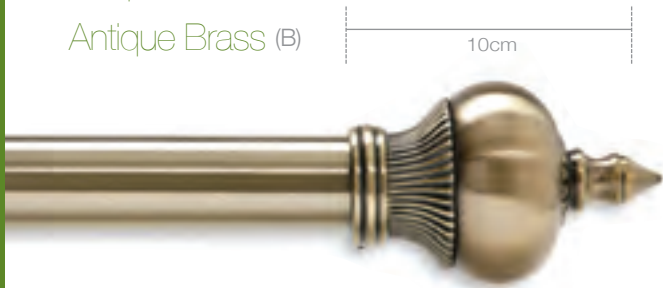

Torch (TOR)

Antique Brass (B)

Orion

- 28mm pole suitable for medium to heavy weight curtains.
- Column, Tear and Sphere pole sets are available in 4 colours: Satin Steel, Black, Polished Steel and Antique Brass and in sizes 120cm (4') 150cm (5') 180cm (6') 240cm (8') 300cm (10').
- Sceptre and Torch pole sets are available in 2 colours: Antique Brass and Satin Steel and in sizes 150cm (5'), 180cm (6') 240cm (8').
- Sizes 240cm and above are supplied in 2 pieces with joining piece.
- Heavy duty steel brackets, adjustable projection.
- Steel rings with metal eyelets.
- Matching Embrace holdbacks available.
- Extra rings available.
- Packed in clear acetate box.
- Consistent best seller.
- Barrel brackets available as optional extras packed as singles.
- Point of sale available.

CODE	PRICE
ORI4	
ORI5	
ORI6	
ORI8	
ORI10	
ORIRING/P	
BARREL BKT	

Sceptre (SCE)

Antique Brass (B)