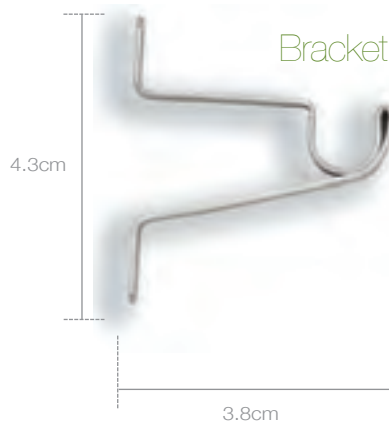

# Oxford

- 28mm Poles suitable for medium to heavy weight curtains.
- 5 sizes 120cm (4') 150cm (5') 180cm (6') 240cm (8') 300cm (10').
- 240cm and above supplied in 2 pieces with joining piece.
- Plain ball finials.
- 5 colours, Antique brass, Polished steel, Pewter, Chrome, Polished black.
- Easy to fit adjustable metal bracket.
- Metal rings with eyelets.
- Extra rings available.
- Packed in a clear acetate box.
- Point of sale display available.

# Sigma

- 9mm pole suitable for light weight curtains.
- 2 sizes: 120cm (4'), 240cm (8'). 240cm supplied in 2 pieces.
- 3 finial designs: Crook, Ball, Weight.
- Easy to fit metal bracket.
- 3 colours: Antique brass, Matt satin, Antique copper.
- Packed in a clear acetate box.
- Ideal for voile or net curtains.

CODE	PRICE
SIG4	
SIG8	
HOLDBACK	

Matt Satin Crook (CROS)

Antique Brass

Matt Satin Ball (BALS)

Antique Copper

Matt Satin Weight (WEIS)

Holdback

Bracket

# Nevada

CODE	PRICE
NEVBUL	
NEVBAL	
NEVURN	
NEVRING/P	
HOLDBACK	

- 16/19mm Extendable pole suitable for light to medium weight curtains.
- 2 sizes: 120-210cm (4'-7'), 210-360cm (7'-12').
- 3 finial designs: Bullet, Ball, Urn.