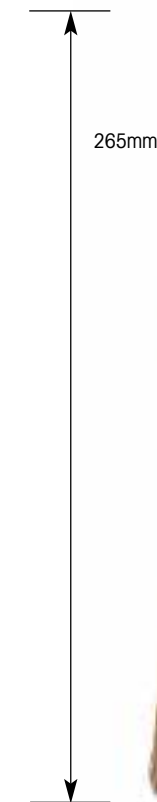

TIEBACK 2831R/07
Sand/Coffee

265mm

ROLLS THE REFLECTIONS COLLECTION

A range of tiebacks and trimmings in soft tonal colours

Material: Viscose/Cotton/Polyester

Cat No	Description	Size	Quantity	Colours:
2831R/Col Ref	Tie Back	740mm embrace	Single	01 Natural/Ivory
2832R/Col Ref	Key Tassel	100mm embrace	Single	02 Natural/Cream
2833R/Col Ref	Rope Holdback	1000mm embrace	Single	03 Beige/Fawn
2834R/Col Ref	Rope Holdback	700mm embrace	Single	04 Beige/Brown
2821R/Col Ref	Cord	7mm diameter	25m	05 Cream/Vanilla
2822R/Col Ref	Flanged Cord	7mm diameter	25m	06 Grey/Petrol Blue
2823R/Col Ref	Cord	12mm	25m	07 Sand/Coffee
2824R/Col Ref	Flanged Cord	12mm	25m	08 Jute/Coffee
2825R/Col Ref	Braid	16mm	25m	09 Peach/Cinnamon
2826R/Col Ref	Ruche	35mm	12.5m	10 Seafoam/Cadet Blue
2827R/Col Ref	Bullion	60mm	12.5m	11 Silver/Lilac
2828R/Col Ref	Bullion	100mm	12.5m	12 Pinefrost/Moss
				13 Taupe/Soft Gold
				14 Mink/Thistle
				15 Rose/Plum